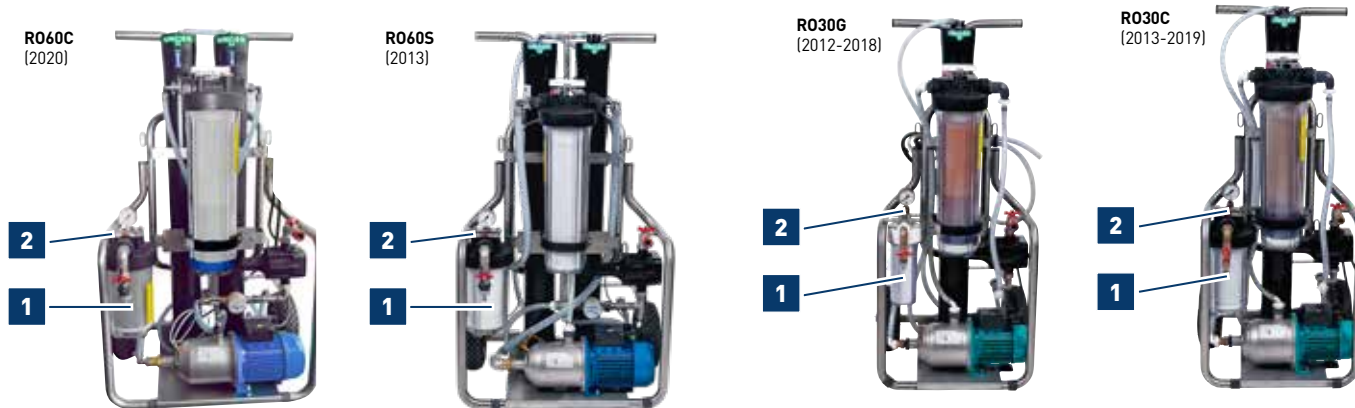

PURE WATER FILTER

HIFLO R060C/S, R030G/C

1 PREFILTER

	Part No.	Product	Info	Pack	€/piece	R060C	R060S	R030G	R030C
	22620	PREFILTER CASE SMALL	4,5" x 10"	1			✓		
	23428	PREFILTER CASE SMALL	4,5" x 10"	1		✓			
	17521	SEDIMENT PREFILTER (for 17522)	4,5" x 10"	1		✓	✓		✓
	17509	COMBI-PREFILTER (CHLORINE/SEDIMENT) (for 17522)	4,5" x 10"	1		✓			✓
	17020	SEALING FOR FILTER HOUSING 4,5"	4,5"	1		✓	✓		✓
	17194*	FILTER KEY 4,5" (for 17522, 17195)	4,5"	1		✓	✓		✓
	17195	PREFILTER CASE BIG WITHOUT DRILLING (for chlorine filtre 17919)	4,5" x 20"	1			✓		
	17919	CHLORINE FILTER WITH SEALING (for 17195)	20"	1			✓		
	17188	SEDIMENT PREFILTER (for 16574)	2,5" x 10"	1				✓	

2 WATER IN & OUT

	Part No.	Product	Info	Pack	€/piece	R060C	R060S	R030G	R030C
	17915	WATER CONNECTOR, MALE 1"	1"	1		✓	✓		
	16636	MANOMETER INCOMING PRESSURE		1		✓	✓	✓	✓
	17607	WATER OUT		1		✓	✓	✓	✓
	21826	PURE WATER FLOW METRE		1		✓	✓