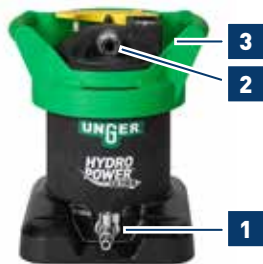

PURE WATER FILTER HYDRO POWER® ULTRA + DI

Quality Tools for Smart Cleaning

HydroPower DI
(2015-2019)

HYDRO POWER® ULTRA

	Part No.	Product	Info	Pack	€/piece
1	22459	WATER FLOW VALVE METAL W/ TAP	incl. sealing ring	1	
1	23239	DYNAMIC WATERFLOW CONTROL	5 pieces in kit	1 kit	
2	21064	WATER CONNECTOR FEMALE METAL	incl. sealing ring	1	
3	DIUTC	TOP CAP	complete with TDS-metre	1	
3	21072	TOP CAP	without TDS-metre	1	
3	UHP5R	SEALING KIT FOR TOP CAP	5 O-rings, care solution	1 kit	
	22269	SPARE TANK SMALL	Tank DIUH1 empty	1	
	22271	SPARE TANK LARGE	Tank DIUH2/3 empty	1	
	22601	TRANSPORTATION CART HYDRO POWER ULTRA		1	