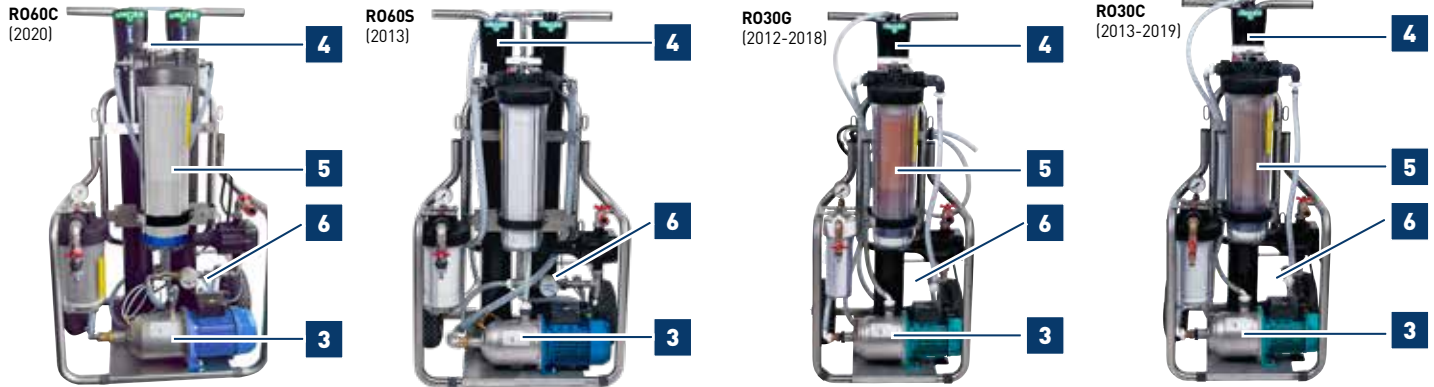

PURE WATER FILTER

HIFLO R060C/S, R030G/C

Quality Tools for Smart Cleaning

3		PUMP							
Part No.	Product	Info	Pack	€/pieces	R060C	R060S	R030G	R030C	
17918*	PRESSURE PUMP R060		1		✓	✓			
21818	PUMP CONTROL		1		✓	✓	✓	✓	

4		MEMBRANE							
Part No.	Product	Info	Pack	€/pieces	R060C	R060S	R030G	R030C	
17189	MEMBRANE	4" x 40"	1		✓	✓	✓	✓	
17191	MANOMETER WORKING PRESSURE		1		✓	✓	✓	✓	

5		RESIN FILTER							
Part No.	Product	Info	Pack	€/pieces	R060C	R060S	R030G	R030C	
17196	RESIN FILTER HOUSING (WITH DRILLING)	4,5" x 20"	1		✓				
17020	SEALING FOR FILTER HOUSING 4,5"	4,5"	1		✓		✓	✓	
RORES	CARTRIDGE 20" CLEAR, filled with 4,5l resin	20"	1		✓		✓	✓	
17079	SEALING FOR CARTRIDGE (for 17197, RORES)		1		✓		✓	✓	
17194*	FILTER KEY 4,5"	4,5"	1		✓		✓	✓	

*Colour may vary