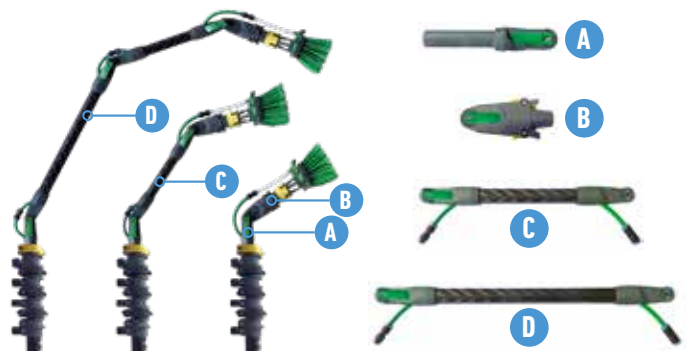

nLite® Connect POLE TUBE, CARBON EXTENSION (CT35G)

Part No.	Ø mm	Segment	Clamp	Pack	€/piece
17278	32	1	-	1	
17394	35	2	●+●	1	

If a pole tube is no longer available in the qualities glass fibre or hybrid, it will be supplied in carbon as a substitute at the same price.

nLite® Connect CLAMPS

Segm. 1 - Ø 26mm	Segm. 2 - Ø 29mm	Segm. 3 - Ø 32mm	Segm. 4 - Ø 35mm	Pack
Part No. €/piece	Part No. €/piece	Part No. €/piece	Part No. €/piece	
23227 ●	23228 ●	23229 ●	23231 ●	1
			23230 ●	1

yellow lever
grey lever

23231 = nLite Connect segment 4 top pole end
23230 = nLite Connect Master & Extension lower pole end

nLite® Connect ANGLE ADAPTER ELEMENTS

Part No.	Info	Pack	€/piece
NGC00	Element A - pole adapter	1	
22806	Element B - brush adapter	1	
22807	Element C - short (incl. hose & quick connector)	1	
22808	Element D - long (incl. hose & quick connector)	1	

Part No.	Size	Weight	Material	Pack	€/piece
FTGOS	15 cm	50 g	Plastic	1	

nLite® Connect ENDCAP

Durable plastic cap prevents accidental damage to the pole.
- Insert into base section and secure by closing the clamp
- Features aperture for hose
- Fits Master and Extension Poles

Part No.	Pack	€/piece
TMECP	1	

Plastic adapter for attaching tools on nLite® poles.
- FTTHR: Thread adapter for attaching brushes on the pole
- HFNLC: Locking cone adapter for attaching traditional window cleaning tools

Part No.	Pack	€/piece
FTTHR	1	
HFNLC	1