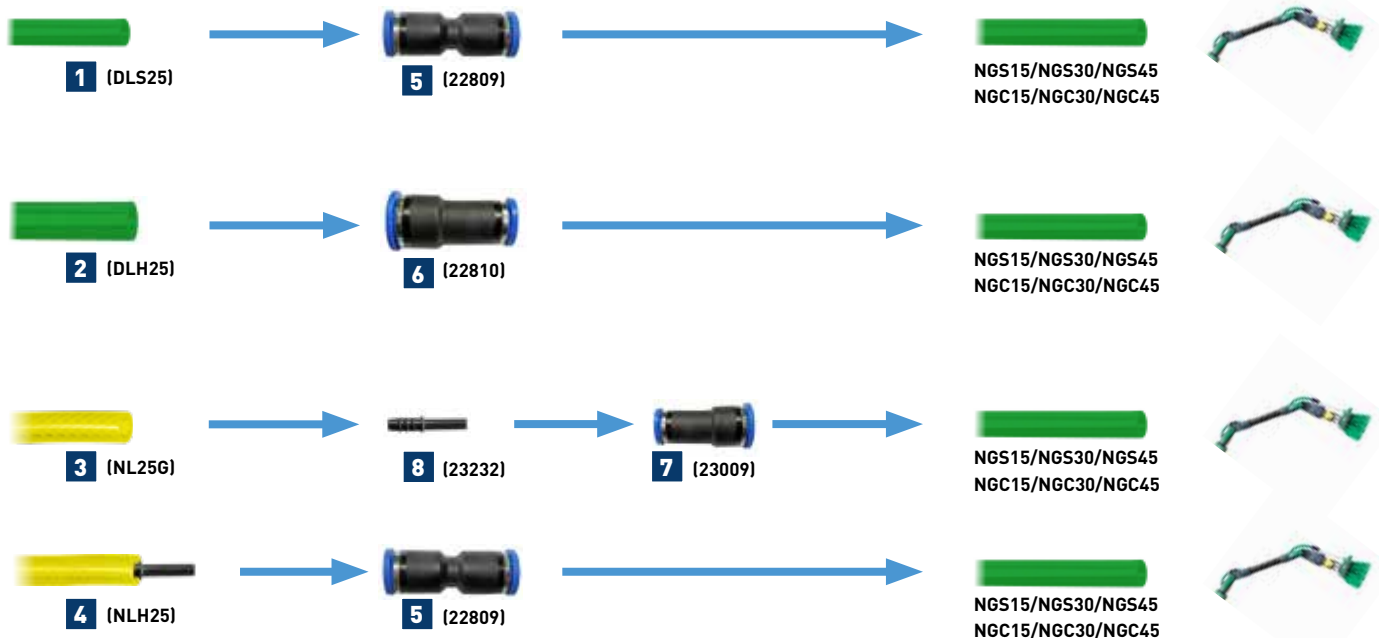

WATER FED POLES

nLITE® QUICK CONNECTORS & HOSES

Quality Tools for Smart Cleaning

Art. Nr.	Product	Info	Pack	€/piece
DLS25	nLITE® DUROFLEX HOSE Ø5/8mm	25 m	1	1
DLH25	nLITE® DUROFLEX HIGH PERFORMANCE HOSE Ø7/10mm	25 m	1	2
22813	nLITE® BRUSH HOSE	20 cm	1	
NL25G	nLITE® Connect HOSE Ø5/8mm	25 m	1	3
NLH25	nLITE® Connect HIGH PERFORMANCE HOSE Ø8/12mm	25 m	1	4
CTHLC	FILTER CONNECTION	Ø 5 mm	1	
23236	FILTER CONNECTION	Ø 8 mm	1	
23232	HOSE PLUG	Ø 5 mm	5 (kit)	8
23237	HOSE PLUG	Ø 8 mm	5 (kit)	
NLQUI	QUICK CONNECTOR KIT (Quick Connector 6>6mm + 2x Hose PLugs 6mm)	6>6 mm	1 (kit)	
23009	QUICK CONNECTOR	6>8 mm	5 (kit)	7
22809	QUICK CONNECTOR	8>8 mm	5 (kit)	5
22810	QUICK CONNECTOR	10>8mm	5 (kit)	6
23238	QUICK CONNECTOR Y	8>2x 6 mm	5 (kit)	
22811	QUICK CONNECTOR ANGLE	8>8 mm	1	
NLWVI	WATER FLOW ADAPTER	Ø 8 mm	1	
22812	WATER FLOW ADAPTER	Ø 10 mm	1	

CONNECTION EXAMPLES