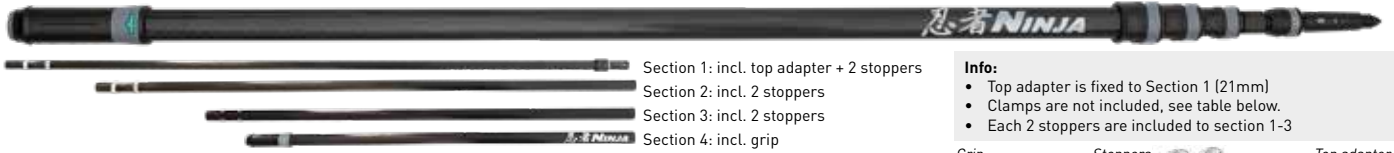

nLite® CARBON 16K ANGLE ADAPTER 15CM

Part No.	Pack	€/piece
CGN15	1	

TRADITIONAL WINDOW CLEANING TELESCOPIC POLES

NEW!

NINJA™ CARBON POLES

Section 1: incl. top adapter + 2 stoppers
Section 2: incl. 2 stoppers
Section 3: incl. 2 stoppers
Section 4: incl. grip