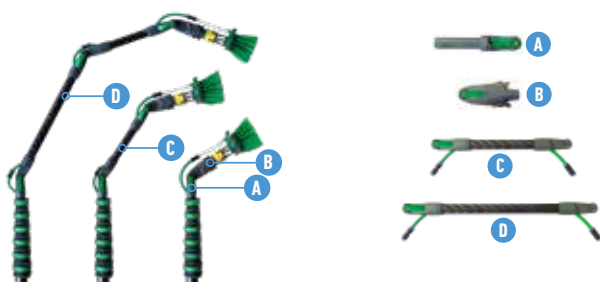

EXCHANGING OF POLE SECTIONS:

1. Remove the lower screw of the clamp. The double sided adhesive tape of the clamp must be replaced if necessary (see below)
2. Carefully pull the pole section upwards with the clamp.

ATTENTION: There is a stop tape at the end of each pole section, this must not be damaged during removal and reinserting!

Part No.	Product	Pack	€/piece
23224	Double sided adhesive tape (16,50m) for Smart Lock Clamps	1	
NLPCP	nLITE® Protection Cap	1	
NLHCC	nLITE® Extension adapter	1	
NLHKP	nLITE® Clips for outer hose routing	1	
22817	nLITE® SmartLock Clamp Element 1; Ø 22mm	1	
22818	nLITE® SmartLock Clamp Element 2; Ø 25mm	1	
22819	nLITE® SmartLock Clamp Element 3; Ø 28mm	1	
22820	nLITE® SmartLock Clamp Element 4; Ø 31mm	1	
22821	nLITE® SmartLock Clamp Element 5; Ø 34mm	1	
22822	nLITE® SmartLock Clamp Element 6; Ø 37mm	1	

REPLACING SMART LOCK CLAMPS:

Part No.	Product	Pack	€/piece
24107	Fixing button for Swivel mechanism	1	
PWHOS	nLITE® PowerPad replacement hose	1 kit	
PWECF	nLITE® PowerPad end caps (1 pair)	1 kit	
PWS35	nLITE® PowerPad Hooks & Loops strips 35cm (1 pair)	1 kit	
PWS45	nLITE® PowerPad Hooks & Loops strips 45cm (1 pair)	1 kit	
23241	nLITE® Brush Socket Swivel mechanism	1	
23242	nLITE® Brush Socket Fixed	1	
22137	nLITE® Brush Socket Fastening screw (1x)	1	
23240	nLITE® Soft Touch Bumper	1	
NLR28	nLITE® Rinse Bar 28cm	1	
NLR41	nLITE® Rinse Bar 41cm	1	
23243	nLITE® Jet Block 28 cm	1	
23244	nLITE® Jet Block 41 cm	1	
A	nLITE® Angle adapter Element A pole adapter	1	
B	nLITE® Angle adapter Element B brush adapter	1	
C	nLITE® Angle adapter Element C short (incl. hose & quick connector)	1	
D	nLITE® Angle adapter Element D long (incl. hose & quick connector)	1	
22105	nLITE® Lever for angle adapter	1	
22131	nLITE® Cross bolt for angle adapter	1	
22148	nLITE® M5 screw for angle adapter	1	